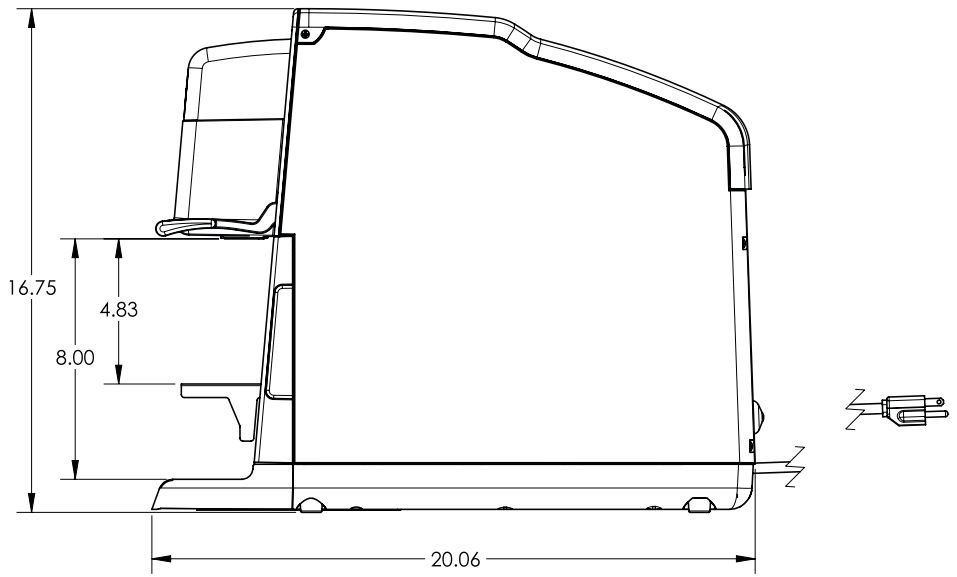

CAD Formats Available

2D   Revit   KCL

✓

Electrical Requirements

Volts	Phase	# Wires plus Ground	Hertz
120	1	2	60

Plumbing Requirements

PSI	Fitting Supplied	Water Flow Required (GPM)
20-90	¼" male flare	

To see illustrated parts manuals, visit bunn.com/support/manuals

BUNN® reserves the right to change specifications and product design without notice. Such revisions do not entitle the buyer to corresponding changes, improvements, additions or replacements for previously purchased equipment. For most current specifications and other info visit bunn.com. All dimensions shown in inches.

K-CUP® is a trademark of Keurig, Incorporated.
BUNN is not affiliated with Keurig, Incorporated.