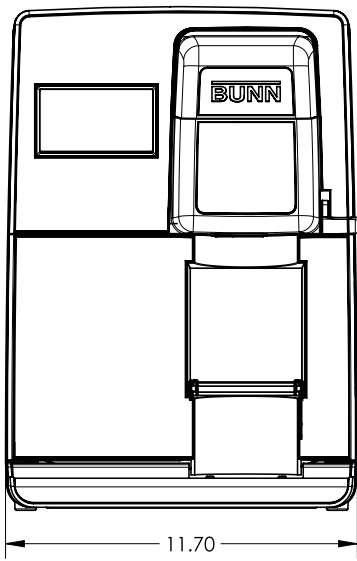

CAD Formats Available

2D   Revit   KCL

✓

Electrical Requirements

Volts	Phase	# Wires plus Ground	Hertz
120	1	2	60

Plumbing Requirements

PSI	Fitting Supplied	Water Flow Required (GPM)
20-90	¼" male flare	

To see illustrated parts manuals, visit bunn.com/support/manuals

BUNN® reserves the right to change specifications and product design without notice. Such revisions do not entitle the buyer to corresponding changes, improvements, additions or replacements for previously purchased equipment. For most current specifications and other info visit bunn.com. All dimensions shown in inches.

K-CUP® is a trademark of Keurig, Incorporated.
BUNN is not affiliated with Keurig, Incorporated.