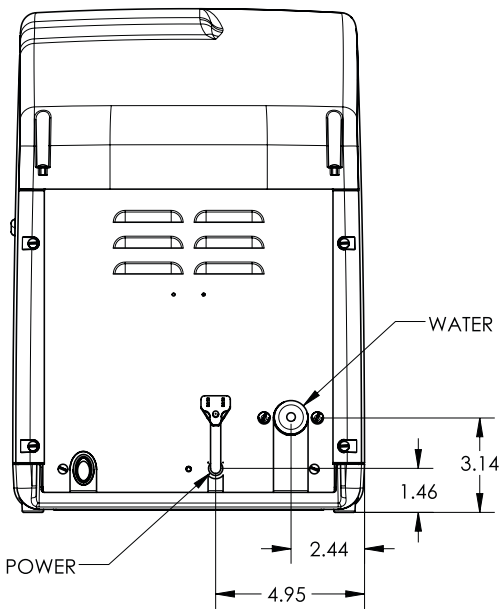

CAD Formats Available

2D   Revit   KCL

✓

Electrical Requirements

Volts	Phase	# Wires plus Ground	Hertz
120	1	2	60

Plumbing Requirements

PSI	Fitting Supplied	Water Flow Required (GPM)
20-90	¼" male flare	

To see illustrated parts manuals, visit bunn.com/support/manuals

BUNN® reserves the right to change specifications and product design without notice. Such revisions do not entitle the buyer to corresponding changes, improvements, additions or replacements for previously purchased equipment. For most current specifications and other info visit bunn.com. All dimensions shown in inches.

K-CUP® is a trademark of Keurig, Incorporated.
BUNN is not affiliated with Keurig, Incorporated.